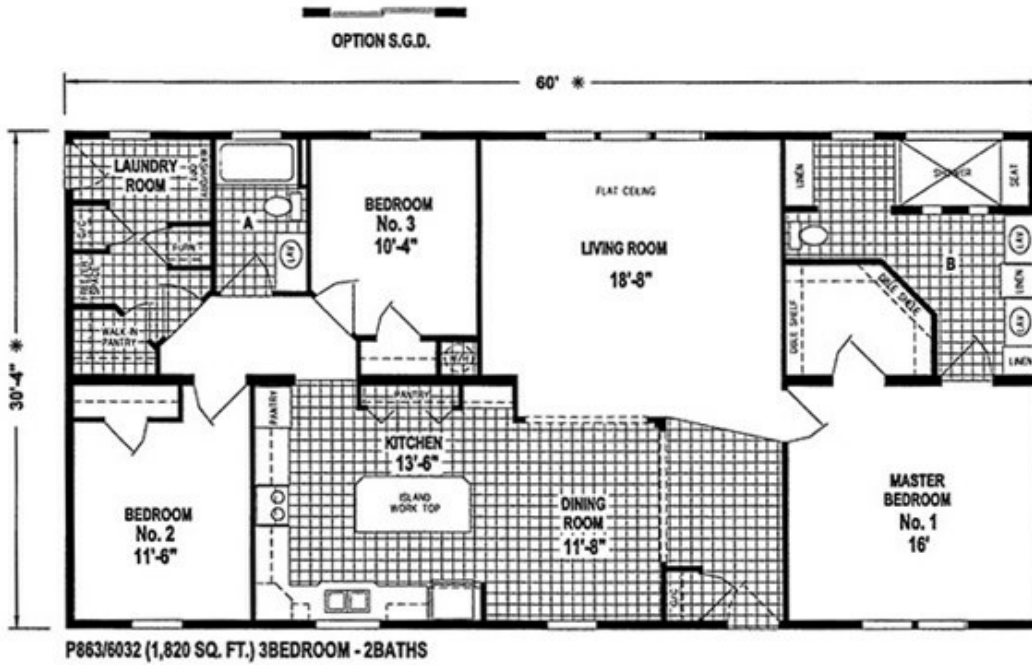

THE MANOR

THE MANOR Model number: P863

3 beds • 2 baths • 1920 sq.ft. • 32' width • 60' depth

Our home building facilities invest in continuous product and process improvements. Plans, dimensions, features, materials, specifications and availability are subject to change without notice or obligation. Renderings and floor plans are representative likenesses of our homes and may differ from the actual homes. We invite you to tour a Home Center near you and inspect the highest value in quality housing available or call (302) 734-1740 to speak with a Home Consultant. Copyright 2017, CMH. All rights reserved.