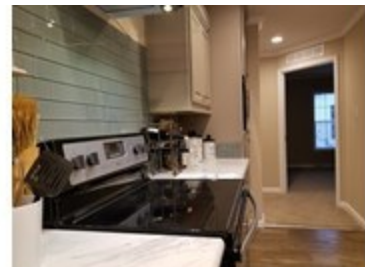

THE MANOR

THE MANOR Model number: P863

3 beds • 2 baths • 1920 sq.ft. • 32' width • 60' depth

Our home building facilities invest in continuous product and process improvements. Plans, dimensions, features, materials, specifications and availability are subject to change without notice or obligation. Renderings and floor plans are representative likenesses of our homes and may differ from the actual homes. We invite you to tour a Home Center near you and inspect the highest value in quality housing available or call (302) 734-1740 to speak with a Home Consultant. Copyright 2017, CMH. All rights reserved.