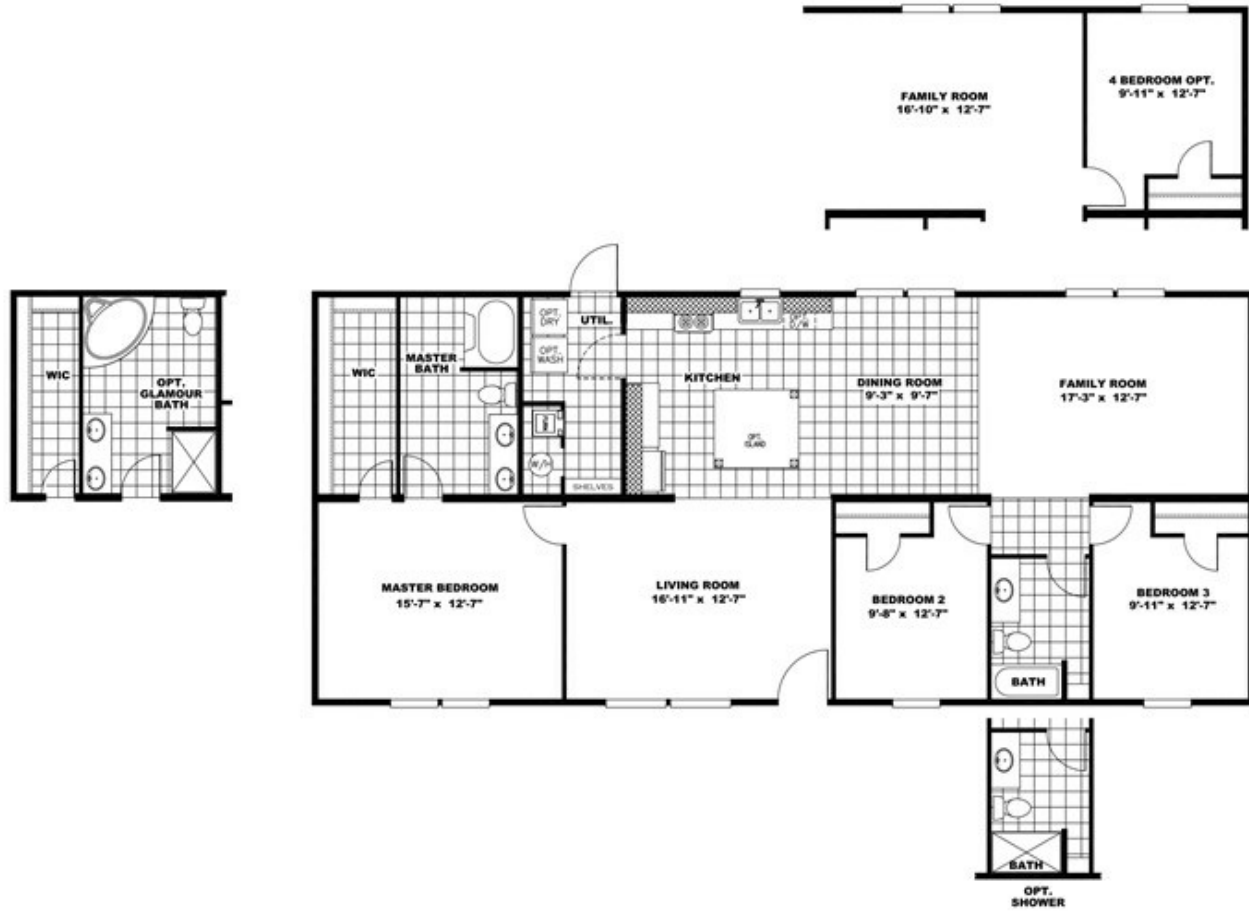

THE NOW

THE NOW Model number: 29NOW28603AH18

3 beds • 2 baths • 1680 sq.ft. • 28' width • 60' depth

Our home building facilities invest in continuous product and process improvements. Plans, dimensions, features, materials, specifications and availability are subject to change without notice or obligation. Renderings and floor plans are representative likenesses of our homes and may differ from the actual homes. We invite you to tour a Home Center near you and inspect the highest value in quality housing available or call (302) 734-1740 to speak with a Home Consultant. Copyright 2017, CMH. All rights reserved.