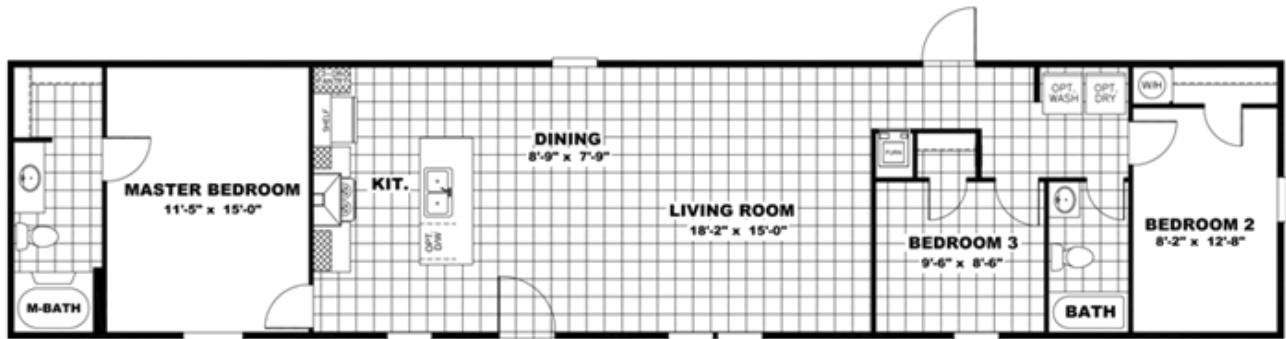

THE BREEZE1

THE BREEZE1

Model number: 56SSP16723AH18

3 beds • 2 baths • 1152 sq.ft. • 16' width • 72' depth

Our home building facilities invest in continuous product and process improvements. Plans, dimensions, features, materials, specifications and availability are subject to change without notice or obligation. Renderings and floor plans are representative likenesses of our homes and may differ from the actual homes. We invite you to tour a Home Center near you and inspect the highest value in quality housing available or call (302) 734-1740 to speak with a Home Consultant. Copyright 2017, CMH. All rights reserved.