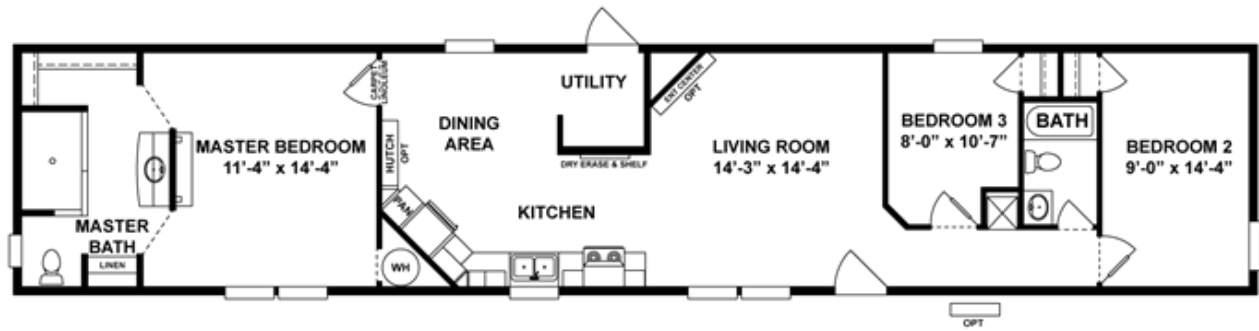

# SWEET GUM Model number: 56INS16763CH18

3 beds • 2 baths • 1216 sq.ft. • 16' width • 76' depth

Our home building facilities invest in continuous product and process improvements. Plans, dimensions, features, materials, specifications and availability are subject to change without notice or obligation. Renderings and floor plans are representative likenesses of our homes and may differ from the actual homes. We invite you to tour a Home Center near you and inspect the highest value in quality housing available or call (302) 734-1740 to speak with a Home Consultant. Copyright 2017, CMH. All rights reserved.