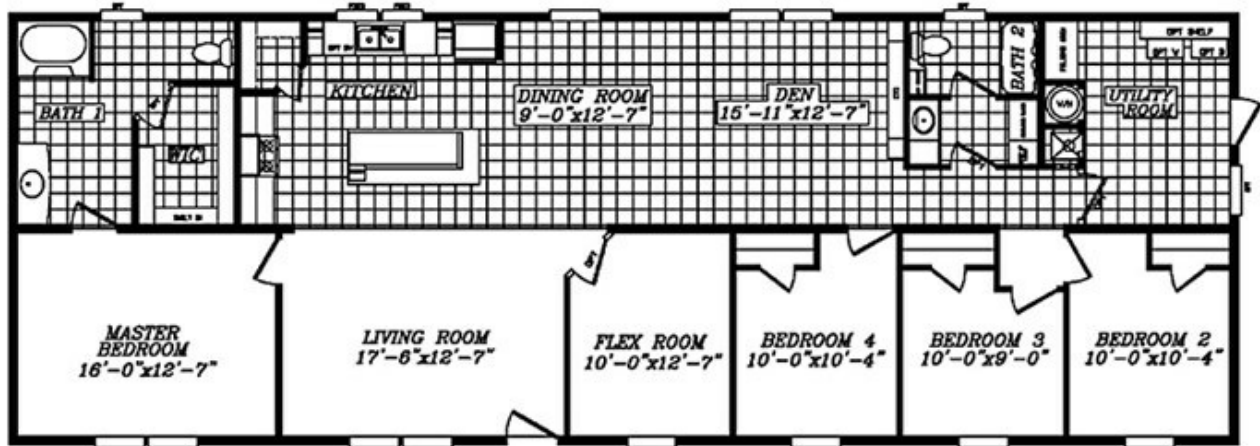

THE PONDEROSA Model number: 56INS28764AH16

4 beds • 2 baths • 2128 sq.ft. • 28' width • 76' depth

Our home building facilities invest in continuous product and process improvements. Plans, dimensions, features, materials, specifications and availability are subject to change without notice or obligation. Renderings and floor plans are representative likenesses of our homes and may differ from the actual homes. We invite you to tour a Home Center near you and inspect the highest value in quality housing available or call (302) 734-1740 to speak with a Home Consultant. Copyright 2017, CMH. All rights reserved.