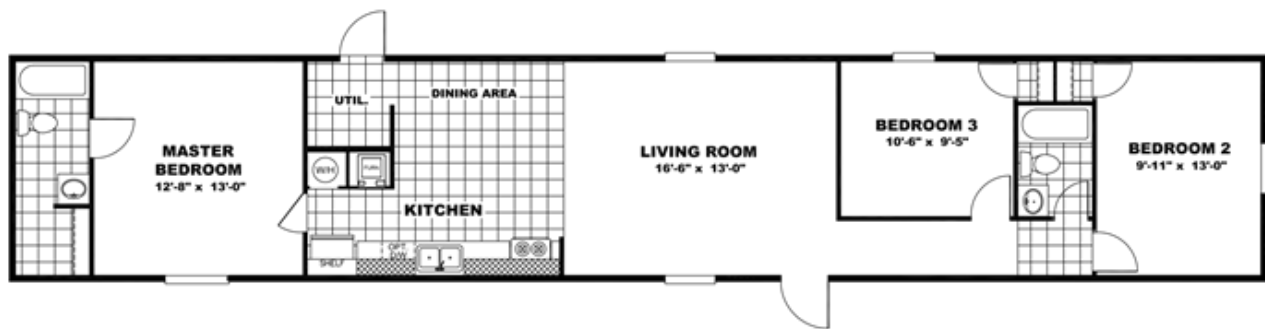

EXHILARATION

Model number: 36TRU14763AH18

3 beds • 2 baths • 1064 sq.ft. • 14' width • 76' depth

Our home building facilities invest in continuous product and process improvements. Plans, dimensions, features, materials, specifications and availability are subject to change without notice or obligation. Renderings and floor plans are representative likenesses of our homes and may differ from the actual homes. We invite you to tour a Home Center near you and inspect the highest value in quality housing available or call (302) 734-1740 to speak with a Home Consultant. Copyright 2017, CMH. All rights reserved.