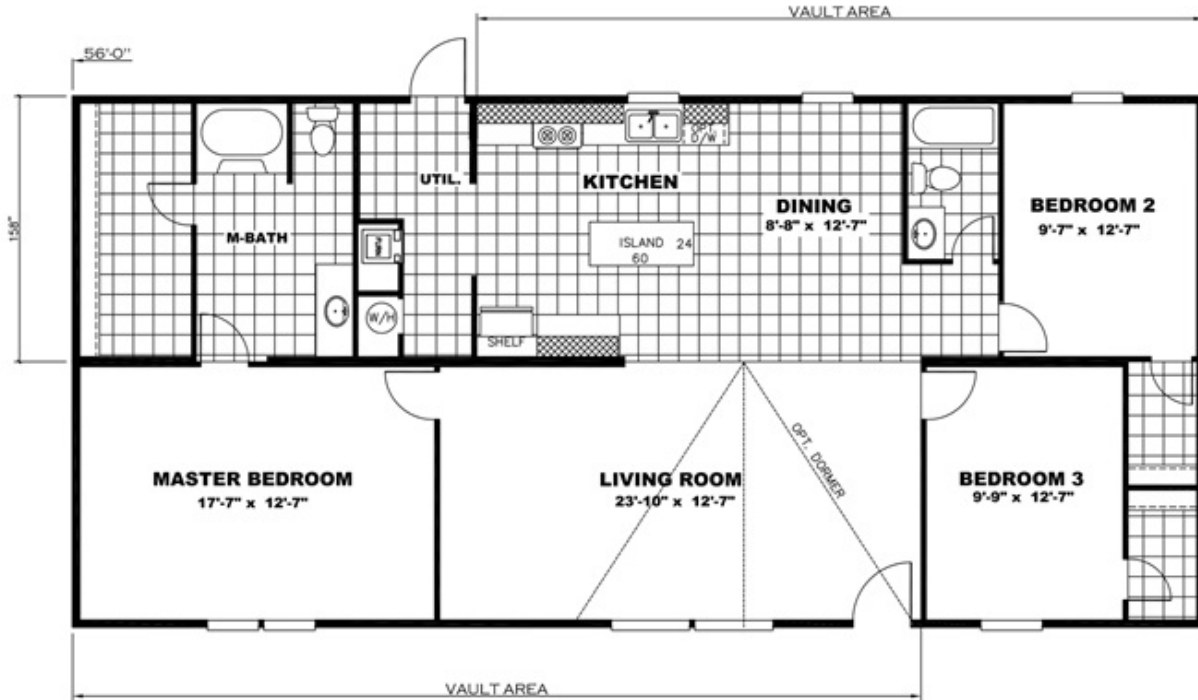

THE ALI

THE ALI Model number: 21TRU28563RH17

3 beds • 2 baths • 1568 sq.ft. • 28' width • 56' depth

Our home building facilities invest in continuous product and process improvements. Plans, dimensions, features, materials, specifications and availability are subject to change without notice or obligation. Renderings and floor plans are representative likenesses of our homes and may differ from the actual homes. We invite you to tour a Home Center near you and inspect the highest value in quality housing available or call (302) 734-1740 to speak with a Home Consultant. Copyright 2017, CMH. All rights reserved.